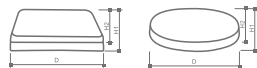

3D LED Downlight Surface

RA	> 80
Life Time	25000h
Guarantee	2 Years

	Model	Shape	Wattage W	Stable Lumen Lm	Fixture	Diameter Round / Square	Lamp size H
3D LED Downlight Surface Series	3D LED Downlight	Round/Square	18	1710	Housing:	120	115x115
	3D LED Downlight	Round/Square	24	2280	Iron/Alu.	160	170x170
	3D LED Downlight	Round/Square	36	3420		220	230x230
	3D LED Downlight	Round/Square	48	4560	Cover:PP	300	300x300