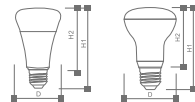

RA	> 80
Beam Angle	120
Life Time	25000h
Guarantee	2 Years

	Model	Wattage W	Initial Lumen Lm	Stable Lumen Lm	Lamp size		
					H1	H2	D
R Series	R39-5W-E14	5	550	450	68	41	40
	R39-7W-E14	7	770	630	93	66	50
	R63-9W	9	990	810	110	83	60
	R63-12W	12	1320	1080	110	83	60
	R80-12W	12	1320	1080	108	81	80
	R80-15W	15	1650	1350	108	81	80