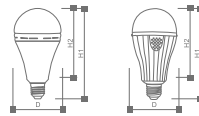

Emergency LED Bulb

RA	> 80
Beam Angle	240
Life Time	25000h
Guarantee	1 Years

	Model	Wattage W	Stable Lumen Lm	Battery mAh	Emergency Time Hours	Lamp size		
						H1	H2	D
Emergency LED Bulb Series	Emergency A60 7W	7	560	800	> 2.5	122	95	60
	Emergency A70 9W	9	720	1200	> 2.5	133	106	70
	Emergency A80 12W	12	960	1500	> 2.5	148	121	80
	Emergency A90 15W	15	1200	1800	> 2.5	167	140	90
	Emergency GU10 5W	5	300	500	> 2.0	56	29	50
Emergency LED Bulb With Battery Holder Series	Emergency A80 12W	12	960	1200x2	> 4.0	165	135	78